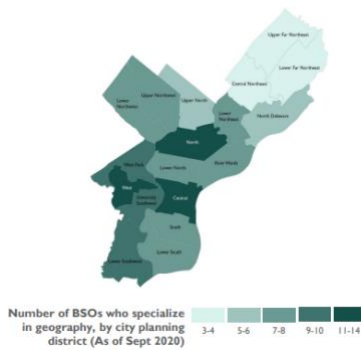

Equity in Small Business Study

Small businesses in Philadelphia by Geography

Business Support Organizations by Geography[®] Served

Accelerating Equitable Small Business Growth in Philadelphia

Econsult Solutions participated on a team along with Urbane Development and SourceLink[®] led by Next Street, to aid the United Way of Philadelphia and Southern New Jersey, the City of Philadelphia, and the Philadelphia Industrial Development Corporation in assessing opportunities for equitable entrepreneurship and developing strategies to increase business opportunities for Philadelphia’s Black- and People of Color-owned small- and mid-sized companies and entrepreneurs.

Our team conducted a thorough assessment of the region’s small- and mid-sized business ecosystem. We inventoried firms, categorizing them by industry, size, stage, growth, and ownership. We also completed a review of capital provision available to small- and mid-size businesses and entrepreneurs owned by citizens who are Black and People of Color in Philadelphia.

ESI’s capabilities in big data and geospatial analysis were helpful for communicating the current state and future potential of Philadelphia’s small business ecosystem. ESI mapped demographic groups and showed the distribution of small business and related organizations to demonstrate connectivity (or lack thereof). Data analysis and visualization illustrated the industries most affected by COVID-19 pandemic emergency response orders, and also helped display the disparities present among minority and underrepresented business owners and entrepreneurs.